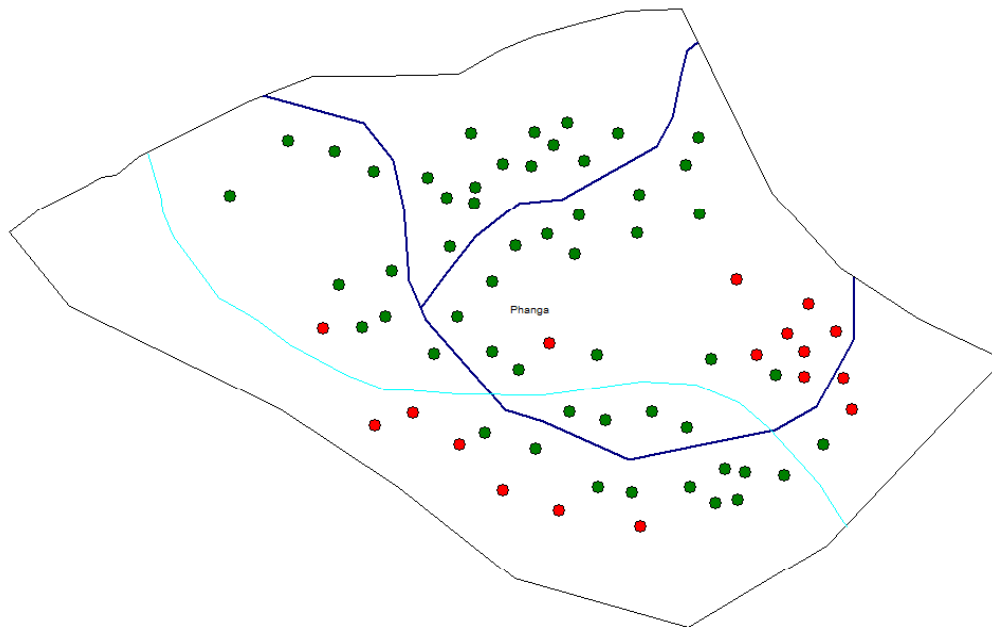

Employment

Village of Phanga, District of Sepone

Lao CBMS Core Indicators

Employment

- no
- yes
- Phangga river
- Sepone_road
- Phanga, Sepone

Poverty Incidence

Village of Phanga, District of Sepone

Lao CBMS Core Indicators

Poverty incidence

- no
- yes
- Phangga river
- Sepone_road
- Phanga, Sepone

Household Characteristics

Village of Phanga, District of Sepone

Lao CBMS Core Indicators

Household charecteristics

- Good condition
- Poor condition
- Phangga river
- Sepone_road
- Phanga, Sepone