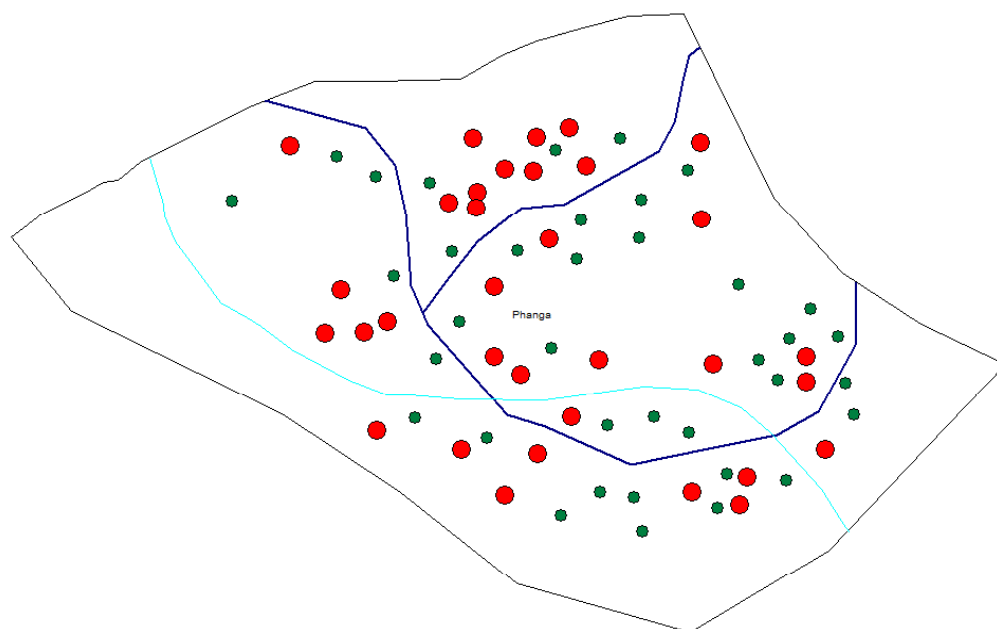

Employment

Village of Phanga, District of Sepone

Lao CBMS Core Indicators

Employment

- no
- yes
- Phangga river
- Sepone_road
- Phanga, Sepone

Poverty Incidence

Village of Phanga, District of Sepone

Lao CBMS Core Indicators

Poverty incidence

- no
- yes
- Phangga river
- Sepone_road
- Phanga, Sepone

Household Characteristics

Village of Phanga, District of Sepone

Lao CBMS Core Indicators

Household charecteristics

- Good condition
- Poor condition
- Phangga river
- Sepone_road
- Phanga, Sepone