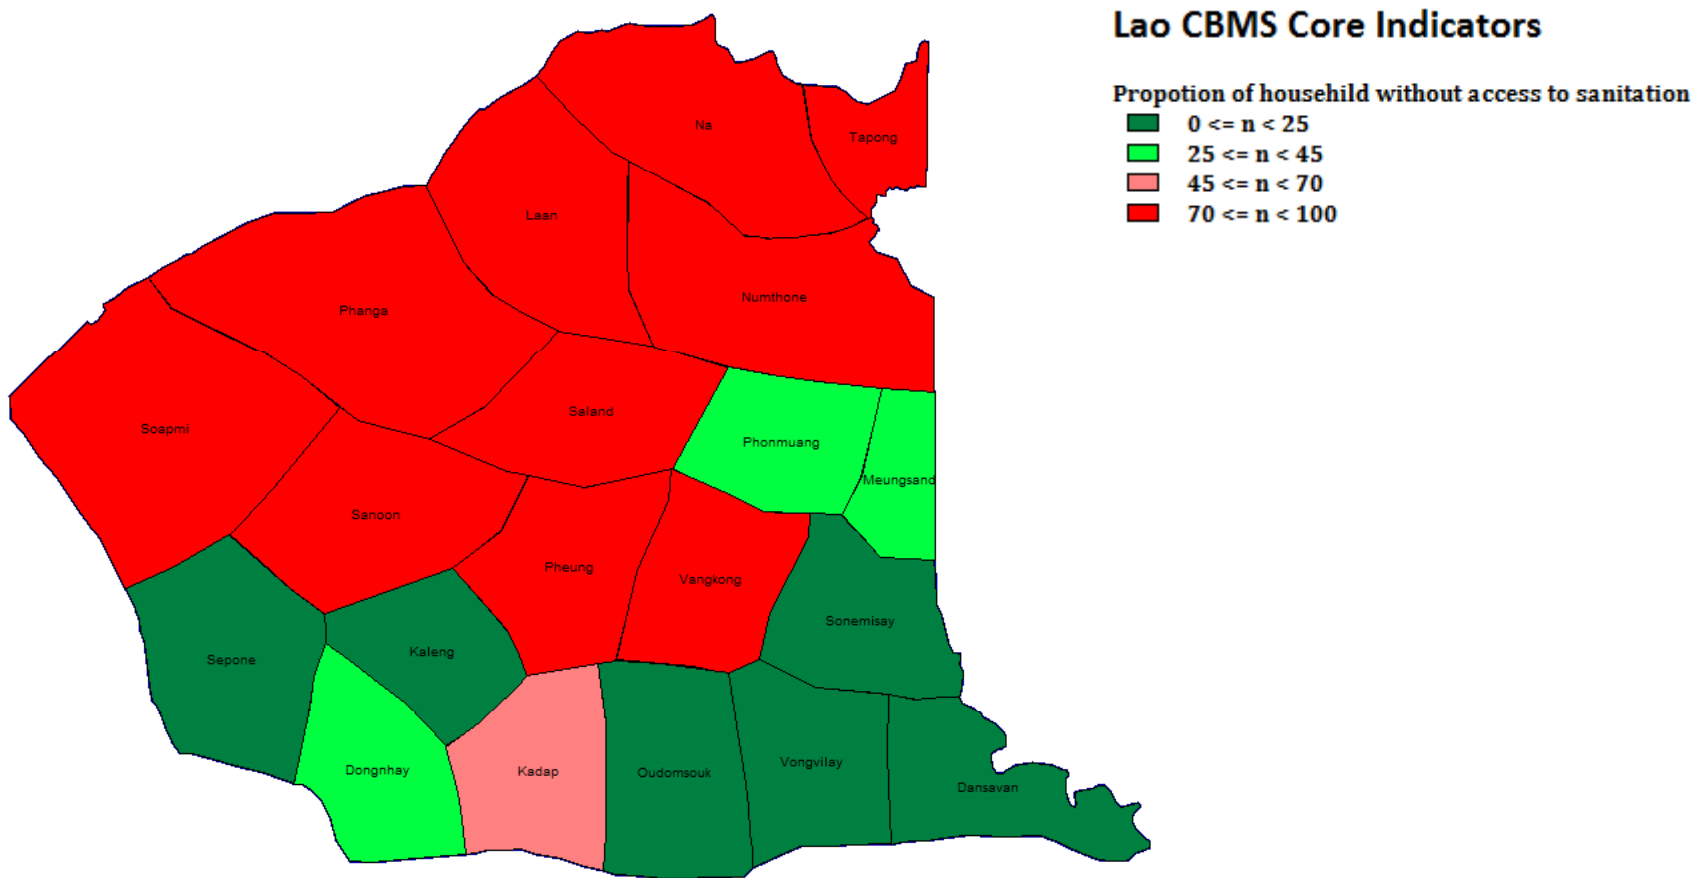

Number of Rice Production District of Sepone

Lao CBMS Core Indicators

Number of rice production tion

- 0 <= n < 30
- 30 <= n < 100
- 100 <= n < 300
- 300 <= n < 1000

Proportion of Unemployment District of Sepone

Proportion of Household with sickness District of Sepone

Agricultural Land District of Sepone

Proportion of Illiteracy Household District of Sepone

Proportion of Household without access to sanitation

Number of Household without access to improved water

Proportion of Poor household District of Sepone