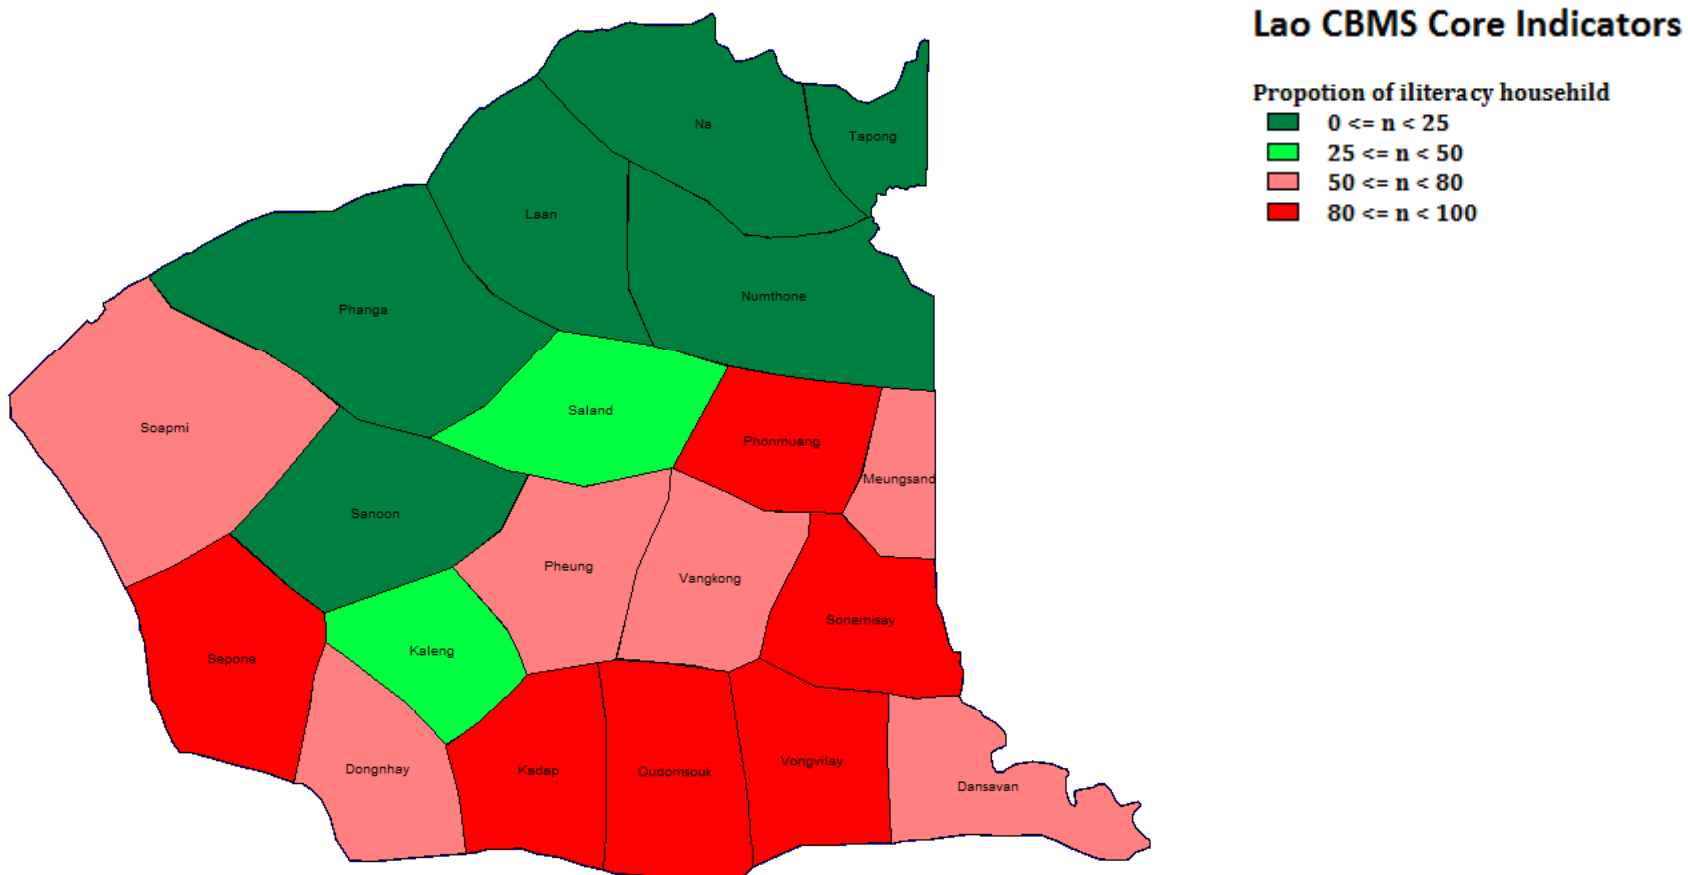

Number of Rice Production District of Sepone

Lao CBMS Core Indicators

Number of rice production tion

- 0 <= n < 30
- 30 <= n < 100
- 100 <= n < 300
- 300 <= n < 1000

Proportion of Unemployment District of Sepone

Proportion of Household with sickness District of Sepone

Agricultural Land District of Sepone

Proportion of Illiteracy Household District of Sepone

Proportion of Household without access to sanitation

Number of Household without access to improved water

Proportion of Poor household District of Sepone