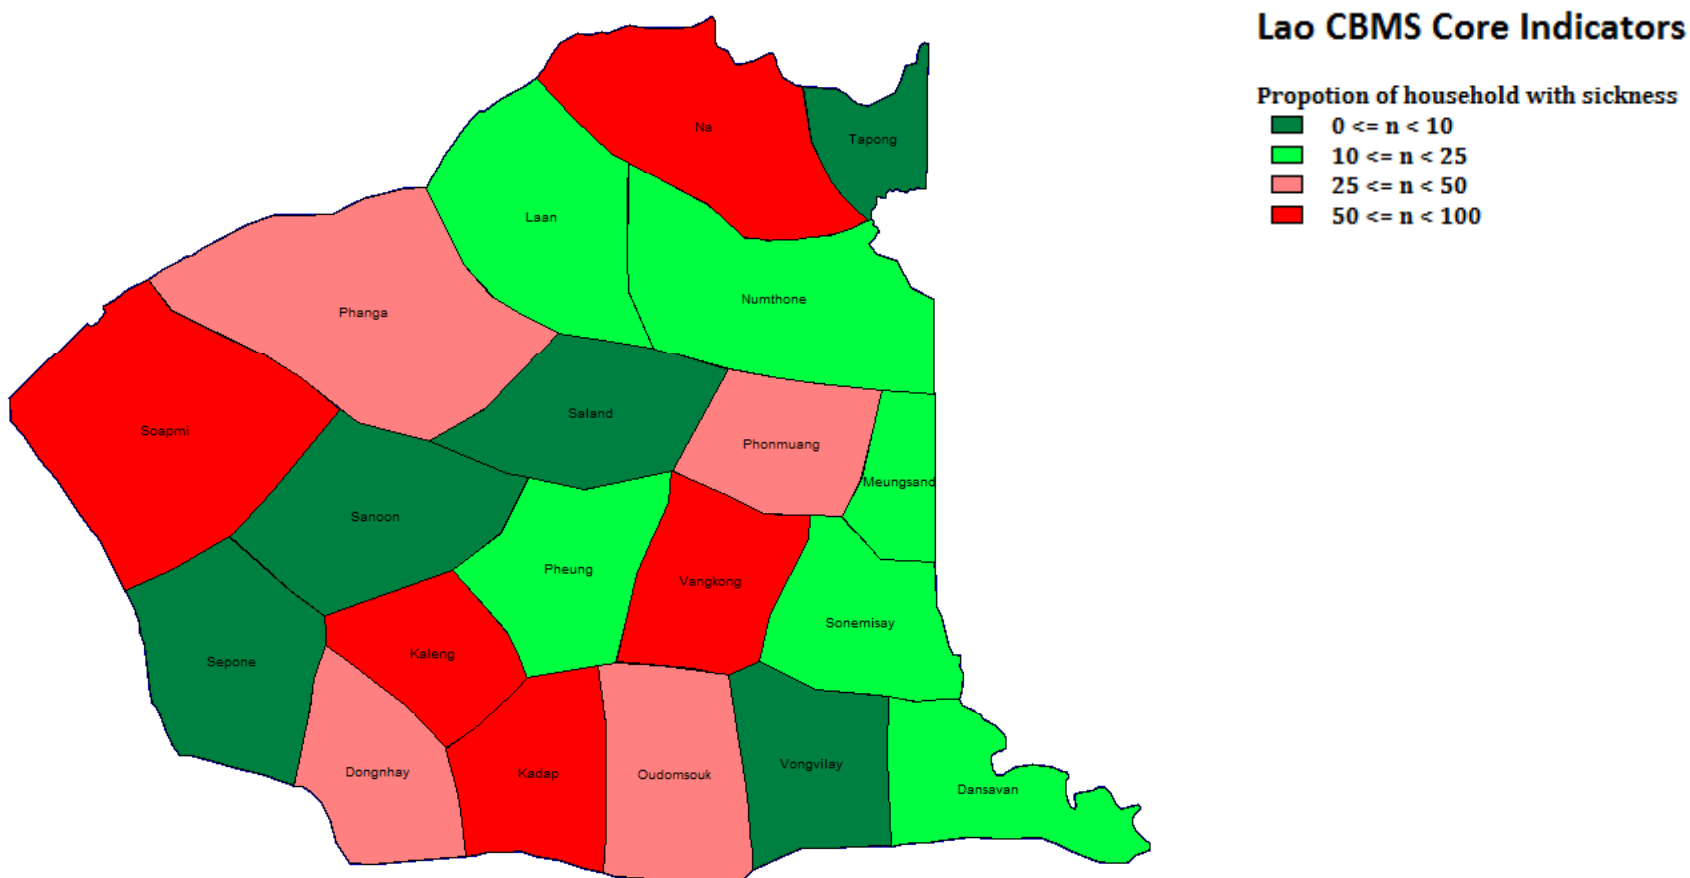

Number of Rice Production District of Sepone

Lao CBMS Core Indicators

Number of rice production tion

- 0 <= n < 30
- 30 <= n < 100
- 100 <= n < 300
- 300 <= n < 1000

Proportion of Unemployment District of Sepone

Proportion of Household with sickness District of Sepone

Agricultural Land District of Sepone

Proportion of Illiteracy Household District of Sepone

Proportion of Household without access to sanitation

Number of Household without access to improved water

Proportion of Poor household District of Sepone