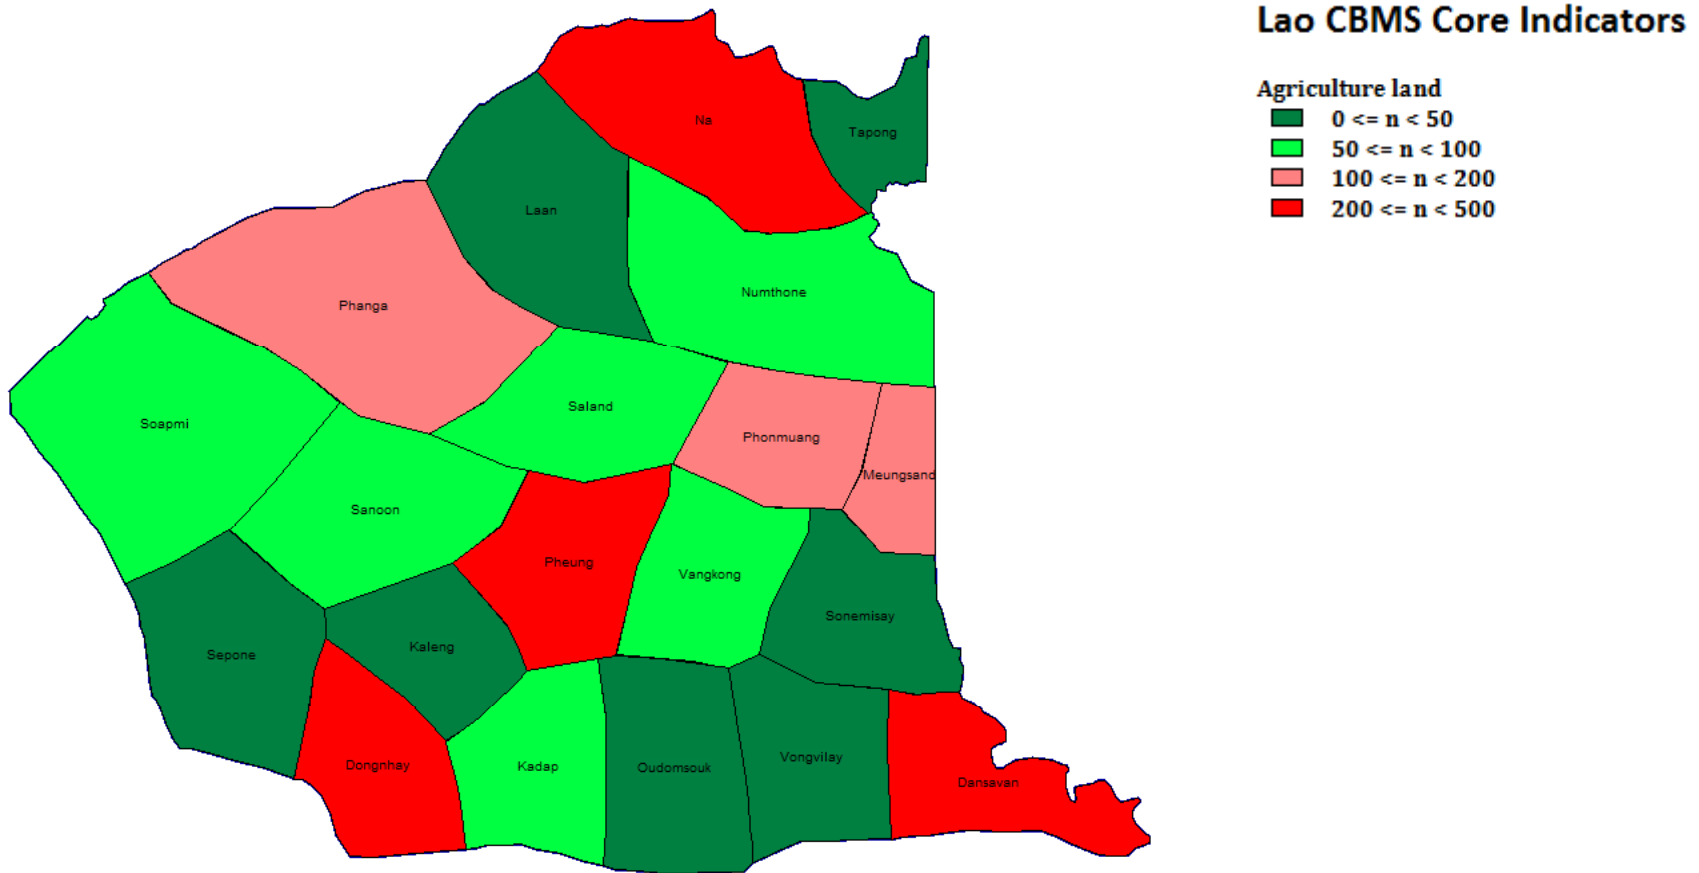

Number of Rice Production District of Sepone

Lao CBMS Core Indicators

Number of rice production tion

- 0 <= n < 30
- 30 <= n < 100
- 100 <= n < 300
- 300 <= n < 1000

Proportion of Unemployment District of Sepone

Proportion of Household with sickness District of Sepone

Agricultural Land District of Sepone

Proportion of Illiteracy Household District of Sepone

Proportion of Household without access to sanitation

Number of Household without access to improved water

Proportion of Poor household District of Sepone