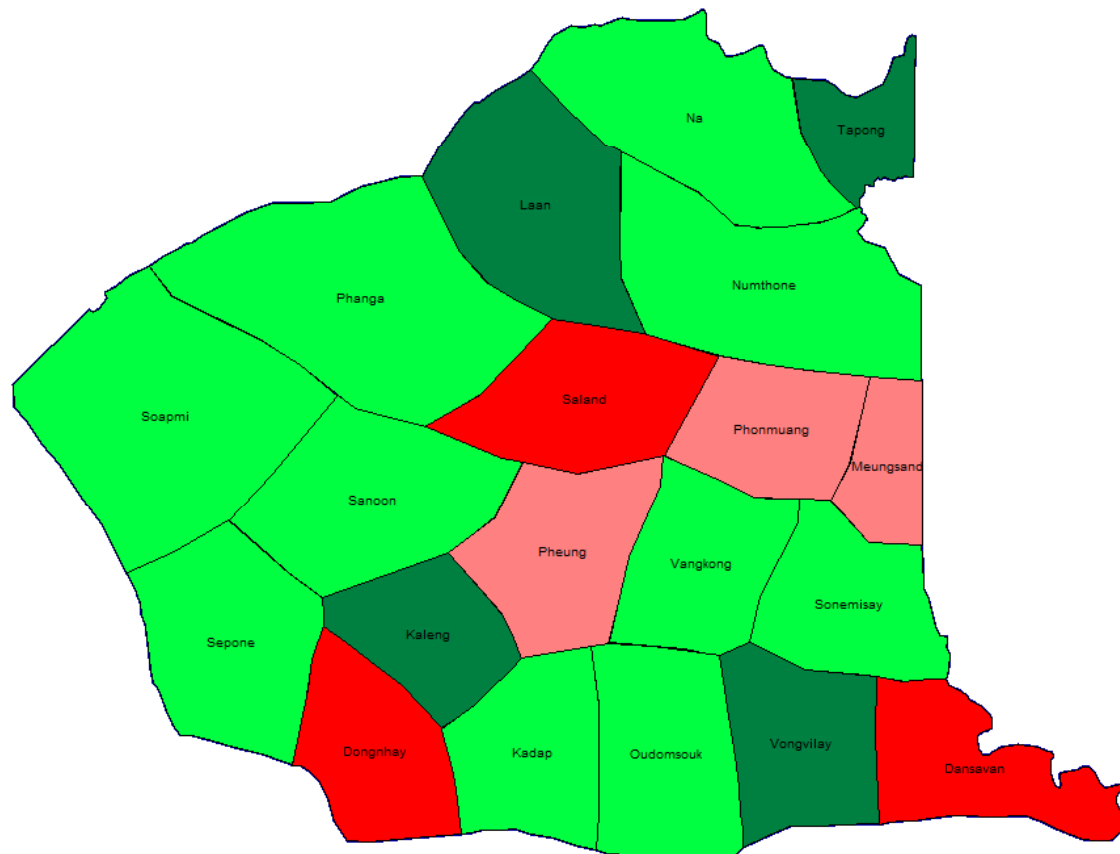

Number of Rice Production District of Sepone

Lao CBMS Core Indicators

Number of rice production tion

- 0 <= n < 30
- 30 <= n < 100
- 100 <= n < 300
- 300 <= n < 1000

Proportion of Unemployment District of Sepone

Proportion of Household with sickness District of Sepone

Agricultural Land District of Sepone

Proportion of Illiteracy Household District of Sepone

Proportion of Household without access to sanitation

Number of Household without access to improved water

Proportion of Poor household District of Sepone