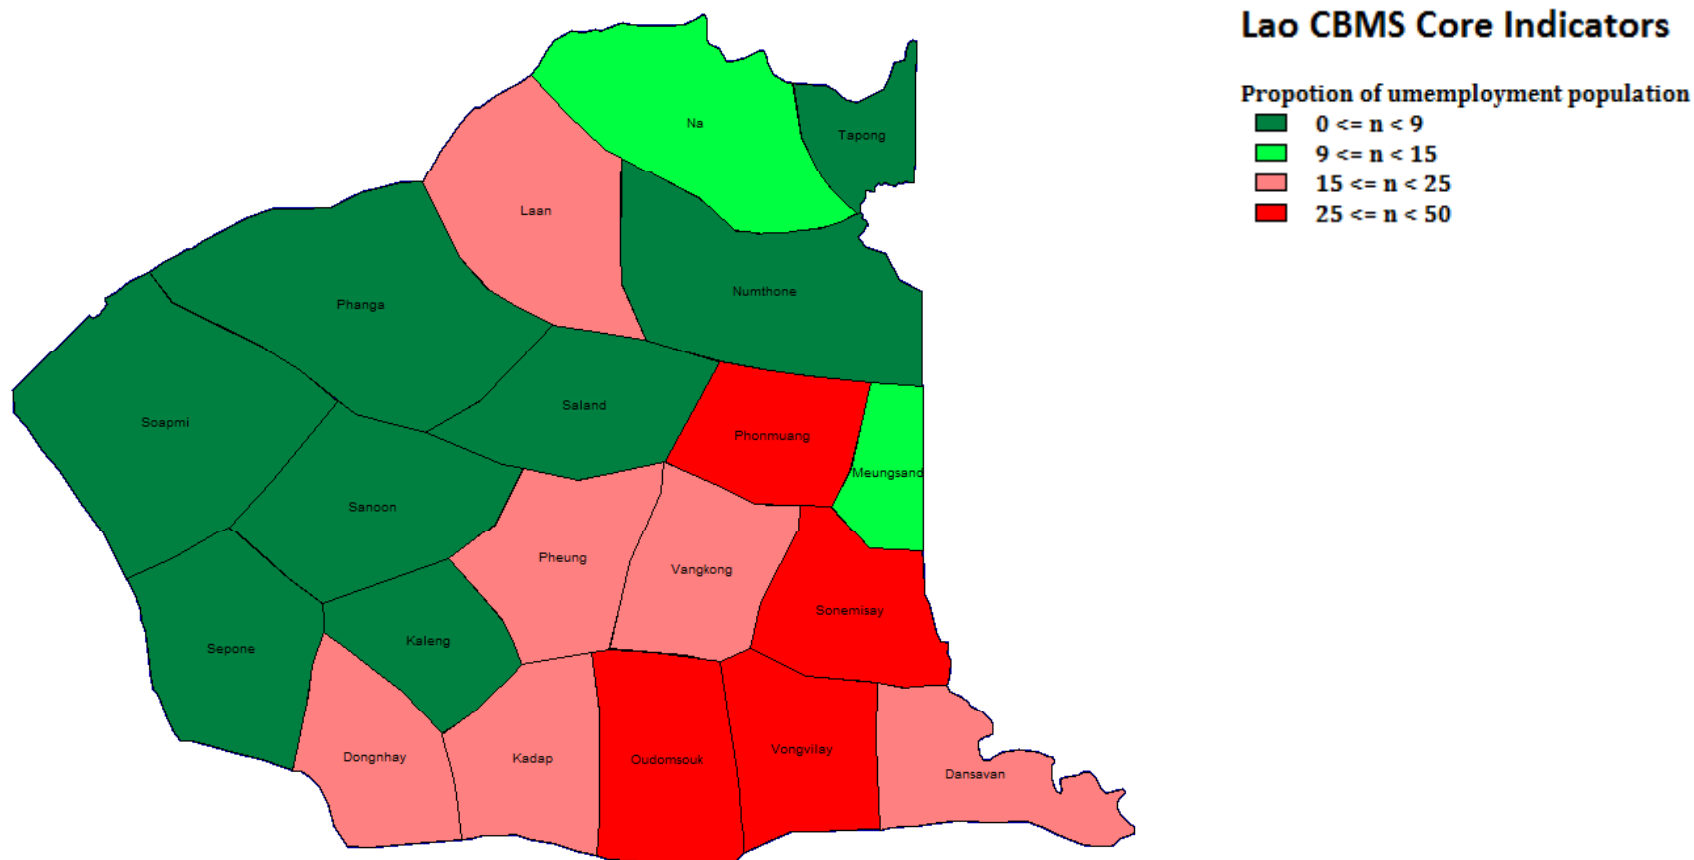

Number of Rice Production District of Sepone

Lao CBMS Core Indicators

Number of rice production tion

- 0 <= n < 30
- 30 <= n < 100
- 100 <= n < 300
- 300 <= n < 1000

Proportion of Unemployment District of Sepone

Proportion of Household with sickness District of Sepone

Agricultural Land District of Sepone

Proportion of Illiteracy Household District of Sepone

Proportion of Household without access to sanitation

Number of Household without access to improved water

Proportion of Poor household District of Sepone