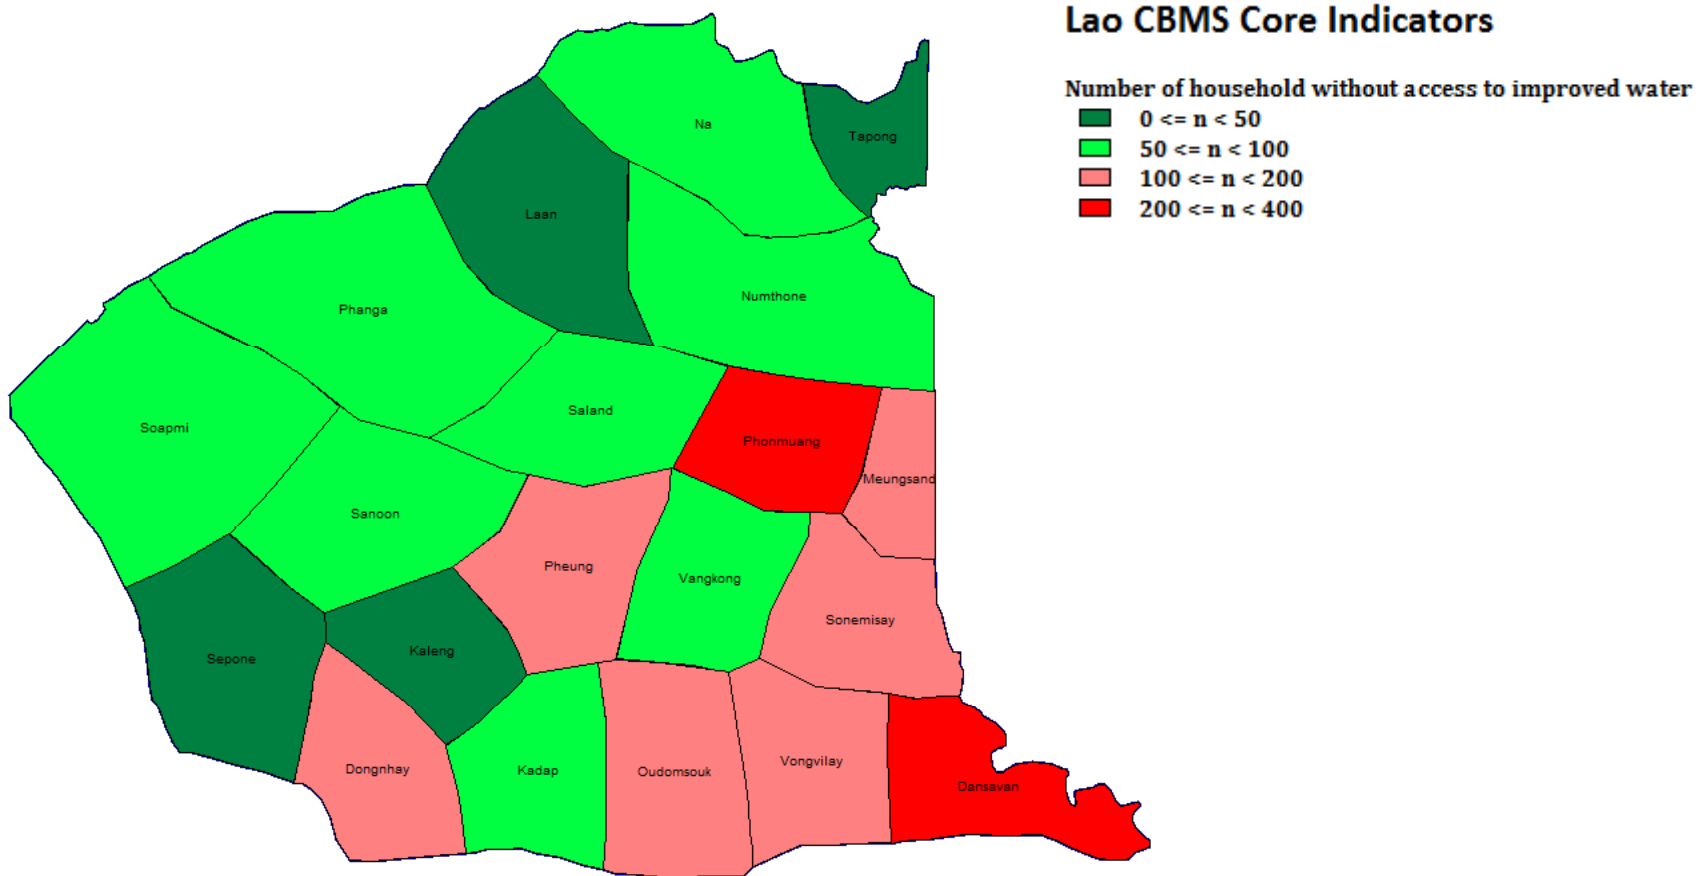

Number of Rice Production District of Sepone

Lao CBMS Core Indicators

Number of rice production tion

- 0 <= n < 30
- 30 <= n < 100
- 100 <= n < 300
- 300 <= n < 1000

Proportion of Unemployment District of Sepone

Proportion of Household with sickness District of Sepone

Agricultural Land District of Sepone

Proportion of Illiteracy Household District of Sepone

Proportion of Household without access to sanitation

Number of Household without access to improved water

Proportion of Poor household District of Sepone