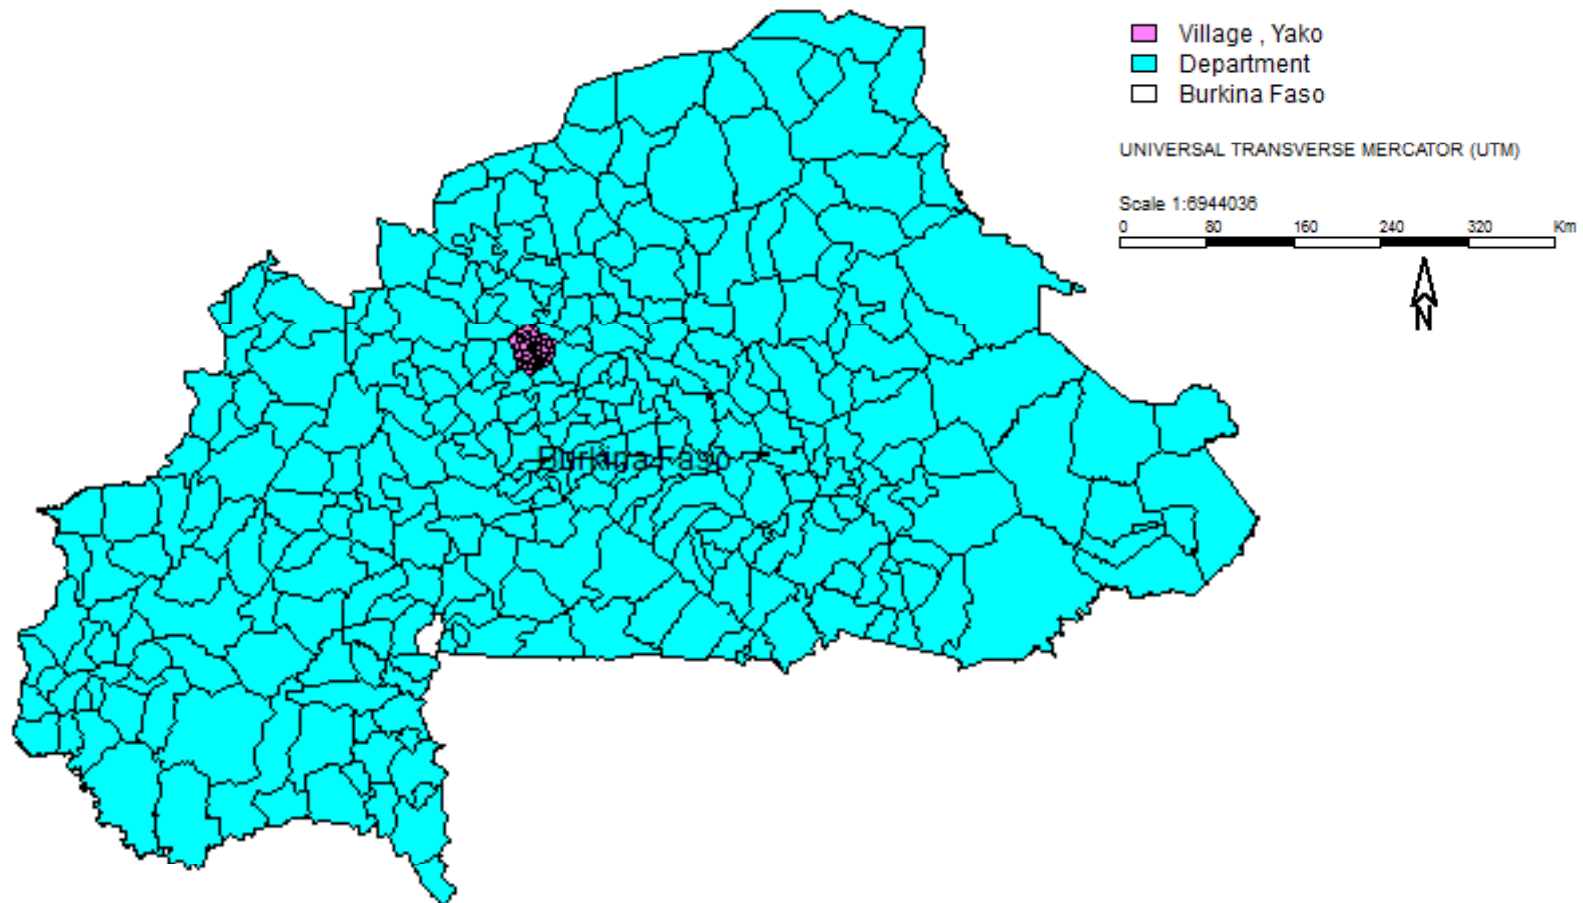

Location Map of Yako

Proportion of school dropouts

Department of Yako, Province of Passore, 2007

Proportion of pregnant women who went for medical visit Department of Yako, Province of Passore, 2007

Proportion of members who use soap

Department of Yako, Province of Passore, 2007

Proportion of households with access to sanitary toilet facility Department of Yako, Province of Passore, 2007

Proportion of members 15 years old and above who can read and write

Department of Yako, Province of Passore, 2007

Location of HHs with members who use soap Gobila Village, Department of Yako, Province of Passore, 2007

MemHHSoap_txt, Gobila

- yes
- no

HHsoap_prop, Yako

- 0 <= n < 47
- 47 <= n < 94
- 94 <= n < 97
- 97 <= n < 110
- Village, Yako

UNIVERSAL TRANSVERSE MERCATOR (UTM)

Scale 1:26747

0 800 1600 metres

Source: CBMS Survey, 2007

Location of HHs with members 15 years old and above who can read and write Gobila Village, Department of Yako, Province of Passore, 2007