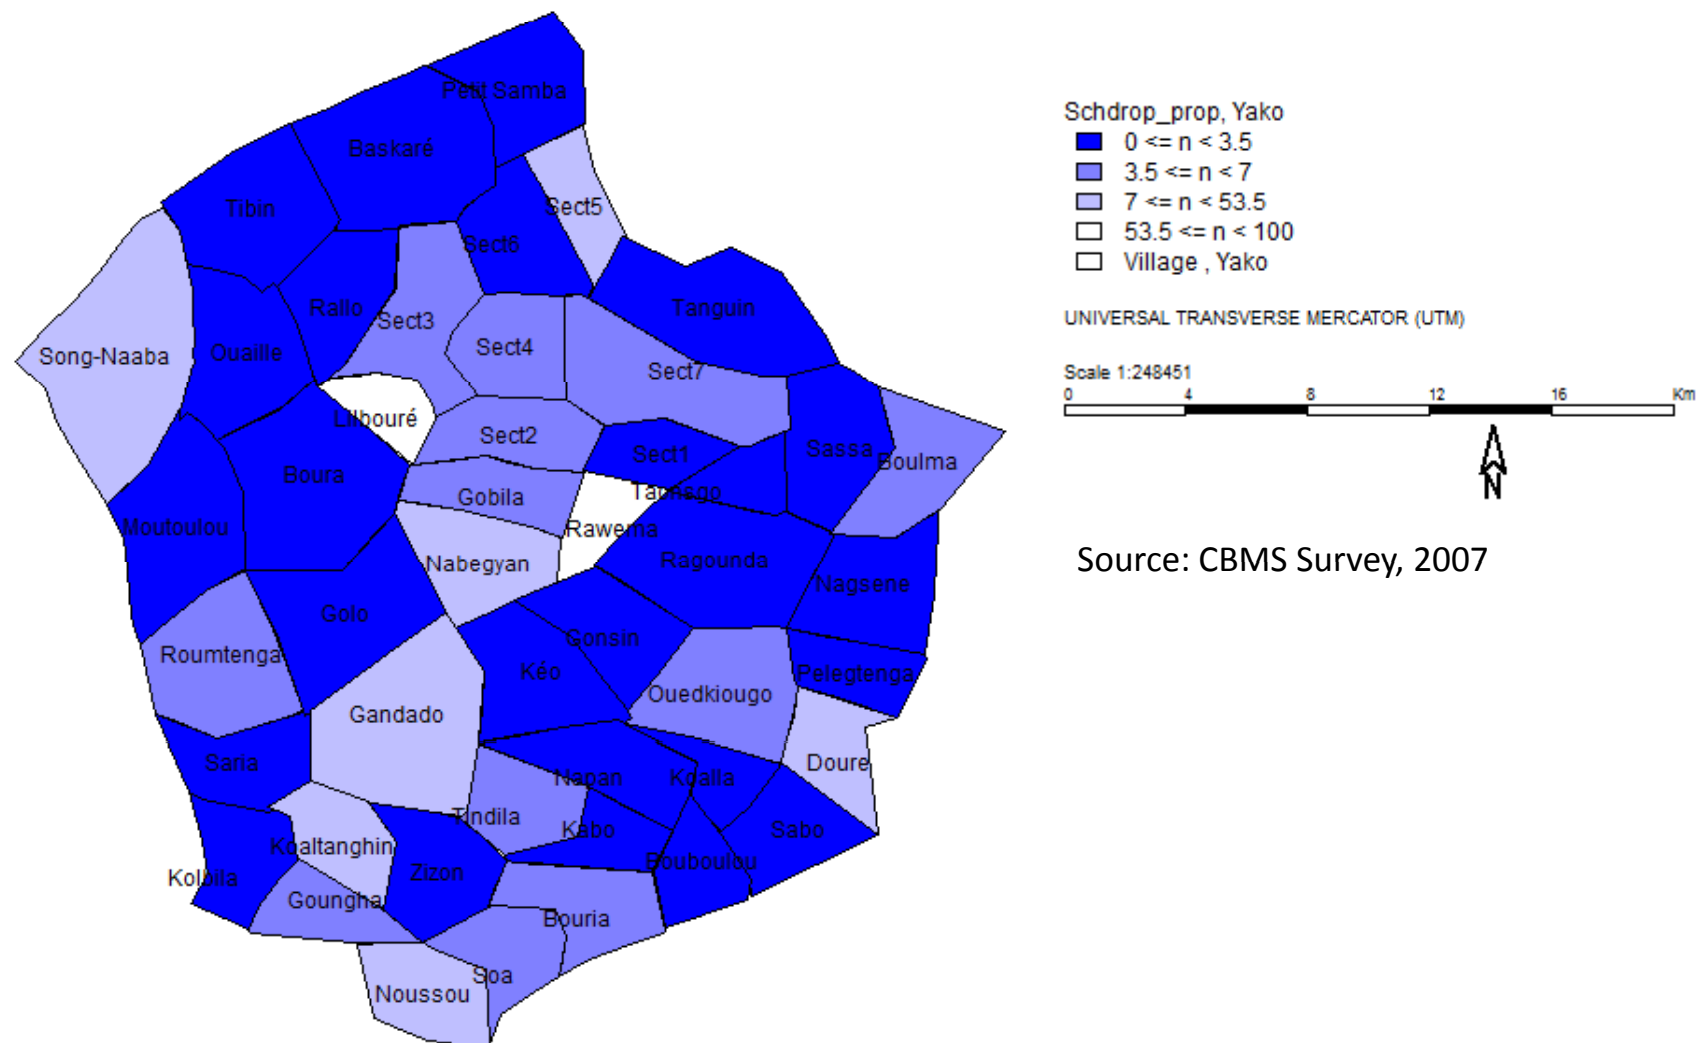

Location Map of Yako

Proportion of school dropouts

Department of Yako, Province of Passore, 2007

Proportion of pregnant women who went for medical visit Department of Yako, Province of Passore, 2007

Proportion of members who use soap

Department of Yako, Province of Passore, 2007

Proportion of households with access to sanitary toilet facility Department of Yako, Province of Passore, 2007

Proportion of members 15 years old and above who can read and write

Department of Yako, Province of Passore, 2007

Location of HHs with members who use soap Gobila Village, Department of Yako, Province of Passore, 2007

MemHHSoap_txt, Gobila

- yes
- no

HHsoap_prop, Yako

- 0 <= n < 47
- 47 <= n < 94
- 94 <= n < 97
- 97 <= n < 110
- Village, Yako

UNIVERSAL TRANSVERSE MERCATOR (UTM)

Scale 1:26747

0 800 1600 metres

Source: CBMS Survey, 2007

Location of HHs with members 15 years old and above who can read and write Gobila Village, Department of Yako, Province of Passore, 2007