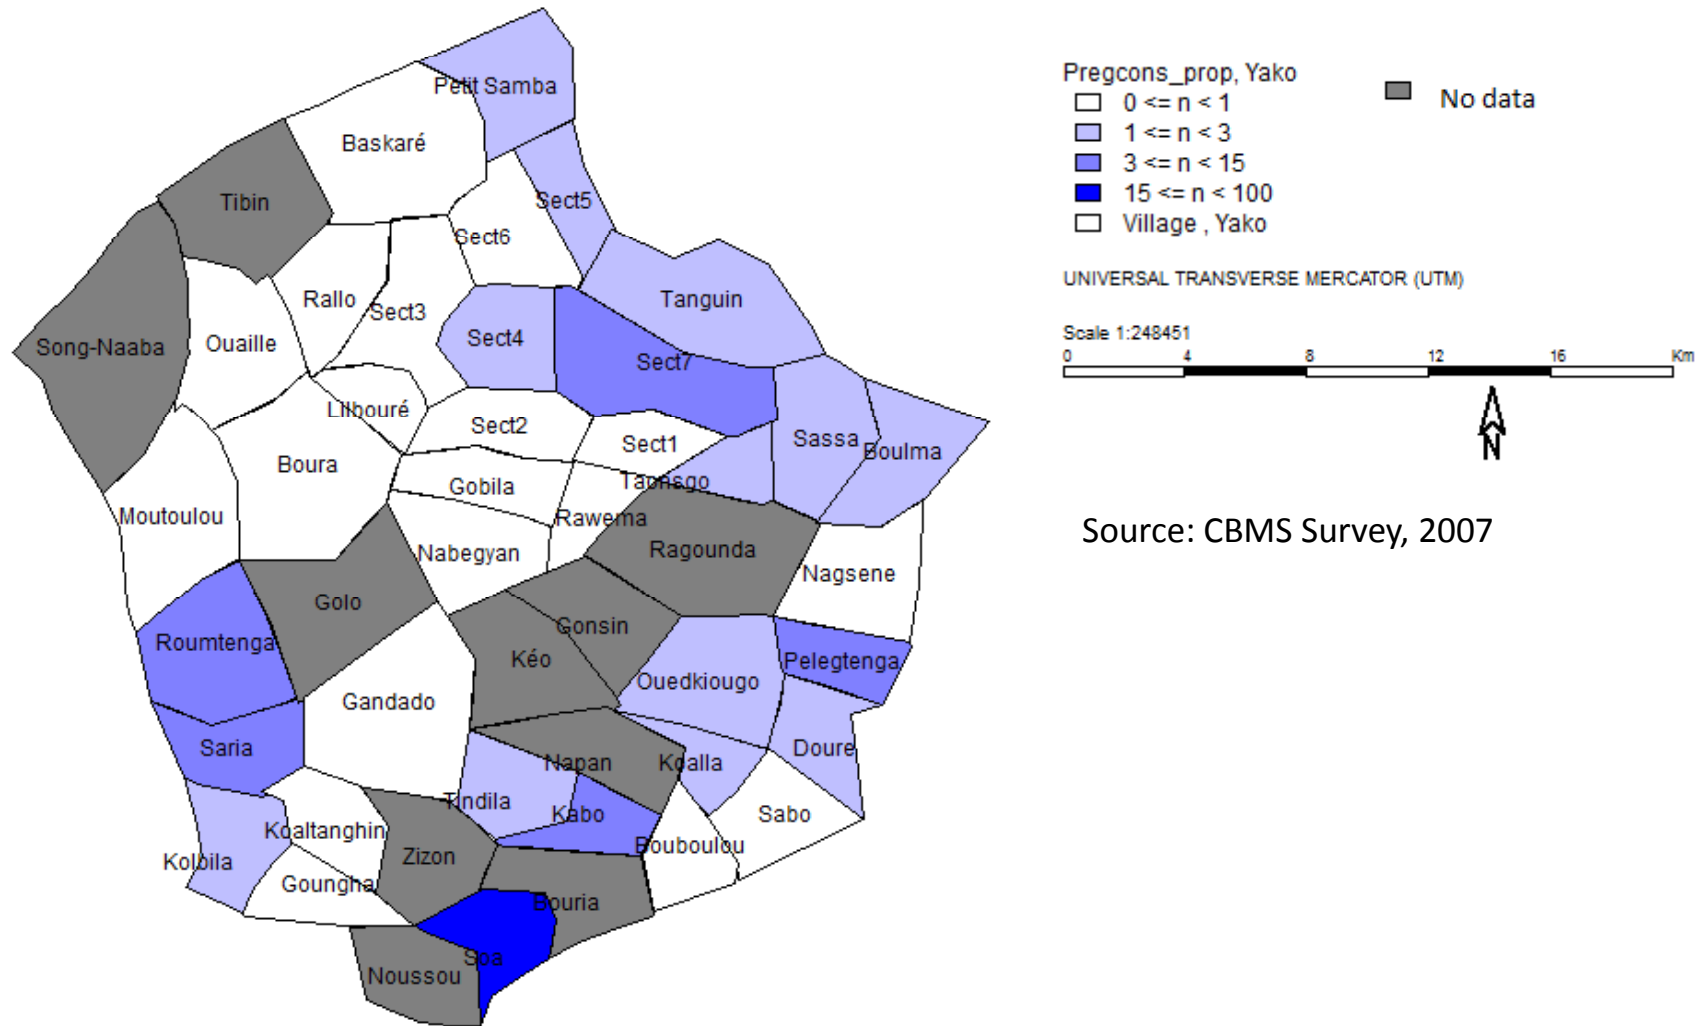

Location Map of Yako

Proportion of school dropouts

Department of Yako, Province of Passore, 2007

Proportion of pregnant women who went for medical visit Department of Yako, Province of Passore, 2007

Proportion of members who use soap

Department of Yako, Province of Passore, 2007

Proportion of households with access to sanitary toilet facility Department of Yako, Province of Passore, 2007

Proportion of members 15 years old and above who can read and write

Department of Yako, Province of Passore, 2007

Location of HHs with members who use soap Gobila Village, Department of Yako, Province of Passore, 2007

MemHHSoap_txt, Gobila

- yes
- no

HHsoap_prop, Yako

- 0 <= n < 47
- 47 <= n < 94
- 94 <= n < 97
- 97 <= n < 110
- Village, Yako

UNIVERSAL TRANSVERSE MERCATOR (UTM)

Scale 1:26747

0 800 1600 metres

Source: CBMS Survey, 2007

Location of HHs with members 15 years old and above who can read and write Gobila Village, Department of Yako, Province of Passore, 2007