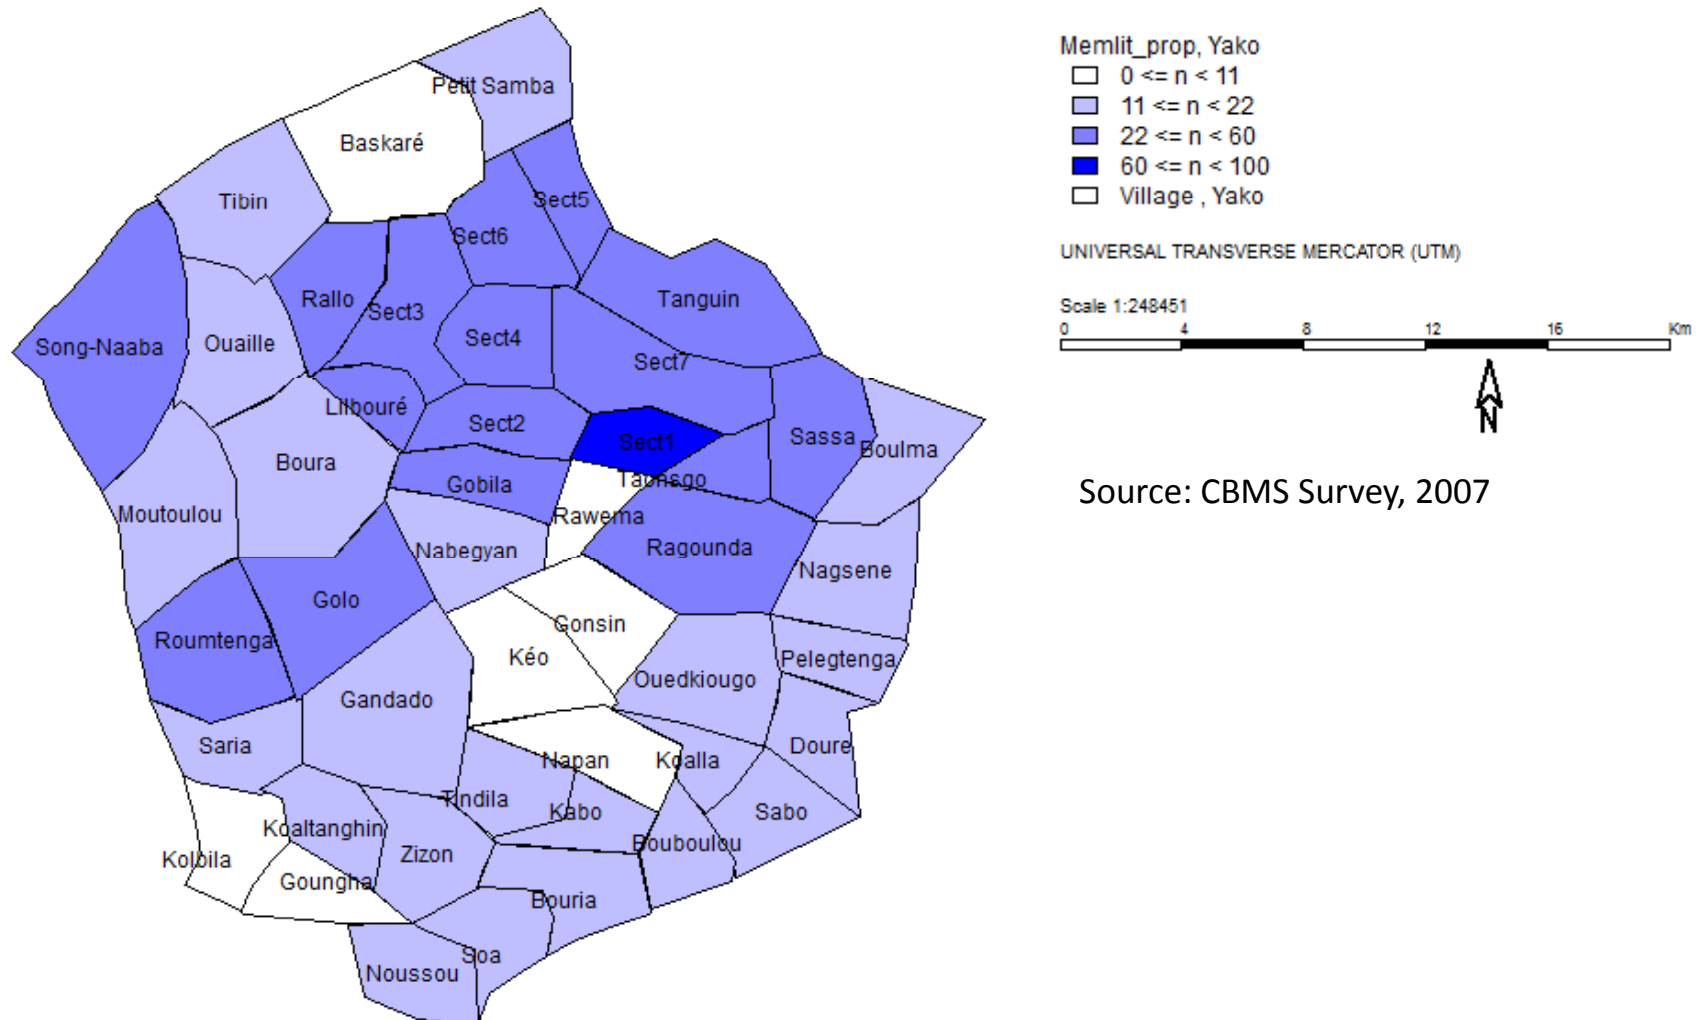

Location Map of Yako

Proportion of school dropouts

Department of Yako, Province of Passore, 2007

Proportion of pregnant women who went for medical visit Department of Yako, Province of Passore, 2007

Proportion of members who use soap

Department of Yako, Province of Passore, 2007

Proportion of households with access to sanitary toilet facility Department of Yako, Province of Passore, 2007

Proportion of members 15 years old and above who can read and write

Department of Yako, Province of Passore, 2007

Location of HHs with members who use soap Gobila Village, Department of Yako, Province of Passore, 2007

MemHHSoap_txt, Gobila

- yes
- no

HHsoap_prop, Yako

- 0 <= n < 47
- 47 <= n < 94
- 94 <= n < 97
- 97 <= n < 110
- Village, Yako