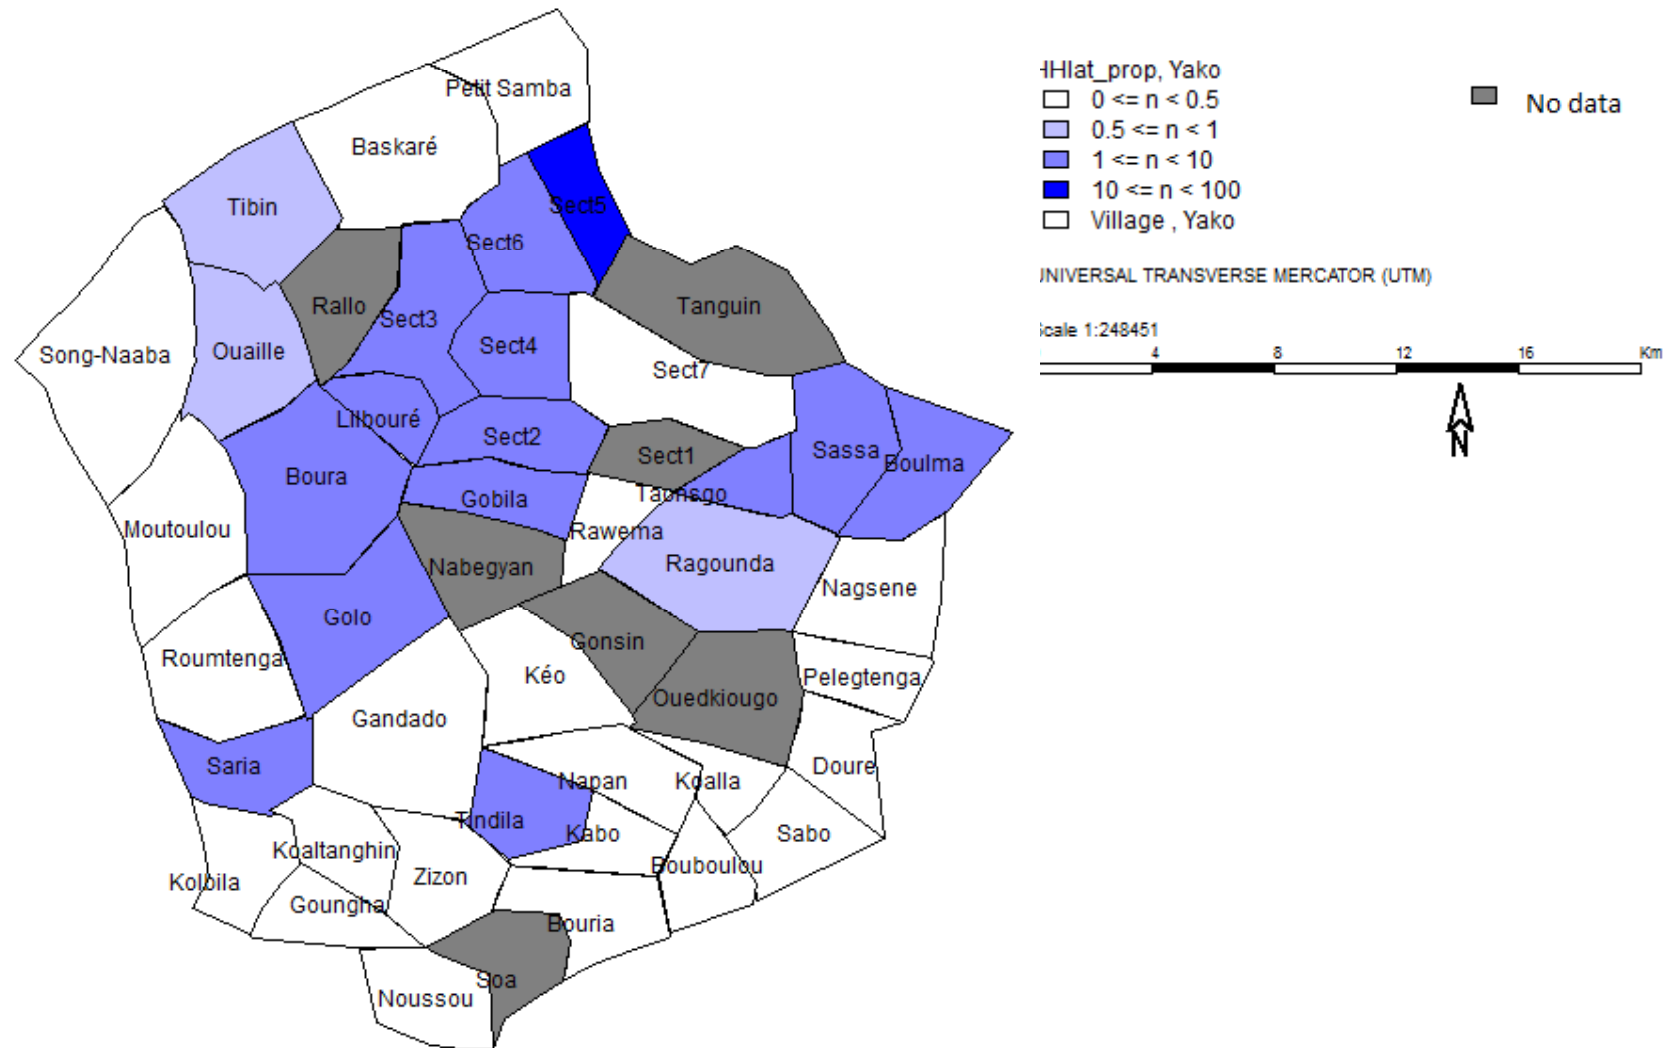

Location Map of Yako

Proportion of school dropouts

Department of Yako, Province of Passore, 2007

Proportion of pregnant women who went for medical visit Department of Yako, Province of Passore, 2007

Proportion of members who use soap

Department of Yako, Province of Passore, 2007

Proportion of households with access to sanitary toilet facility Department of Yako, Province of Passore, 2007

Proportion of members 15 years old and above who can read and write

Department of Yako, Province of Passore, 2007

Location of HHs with members who use soap Gobila Village, Department of Yako, Province of Passore, 2007

MemHHSoap_txt, Gobila

- yes
- no

HHsoap_prop, Yako

- 0 <= n < 47
- 47 <= n < 94
- 94 <= n < 97
- 97 <= n < 110
- Village, Yako

UNIVERSAL TRANSVERSE MERCATOR (UTM)

Scale 1:26747

0 800 1600 metres

Source: CBMS Survey, 2007

Location of HHs with members 15 years old and above who can read and write Gobila Village, Department of Yako, Province of Passore, 2007