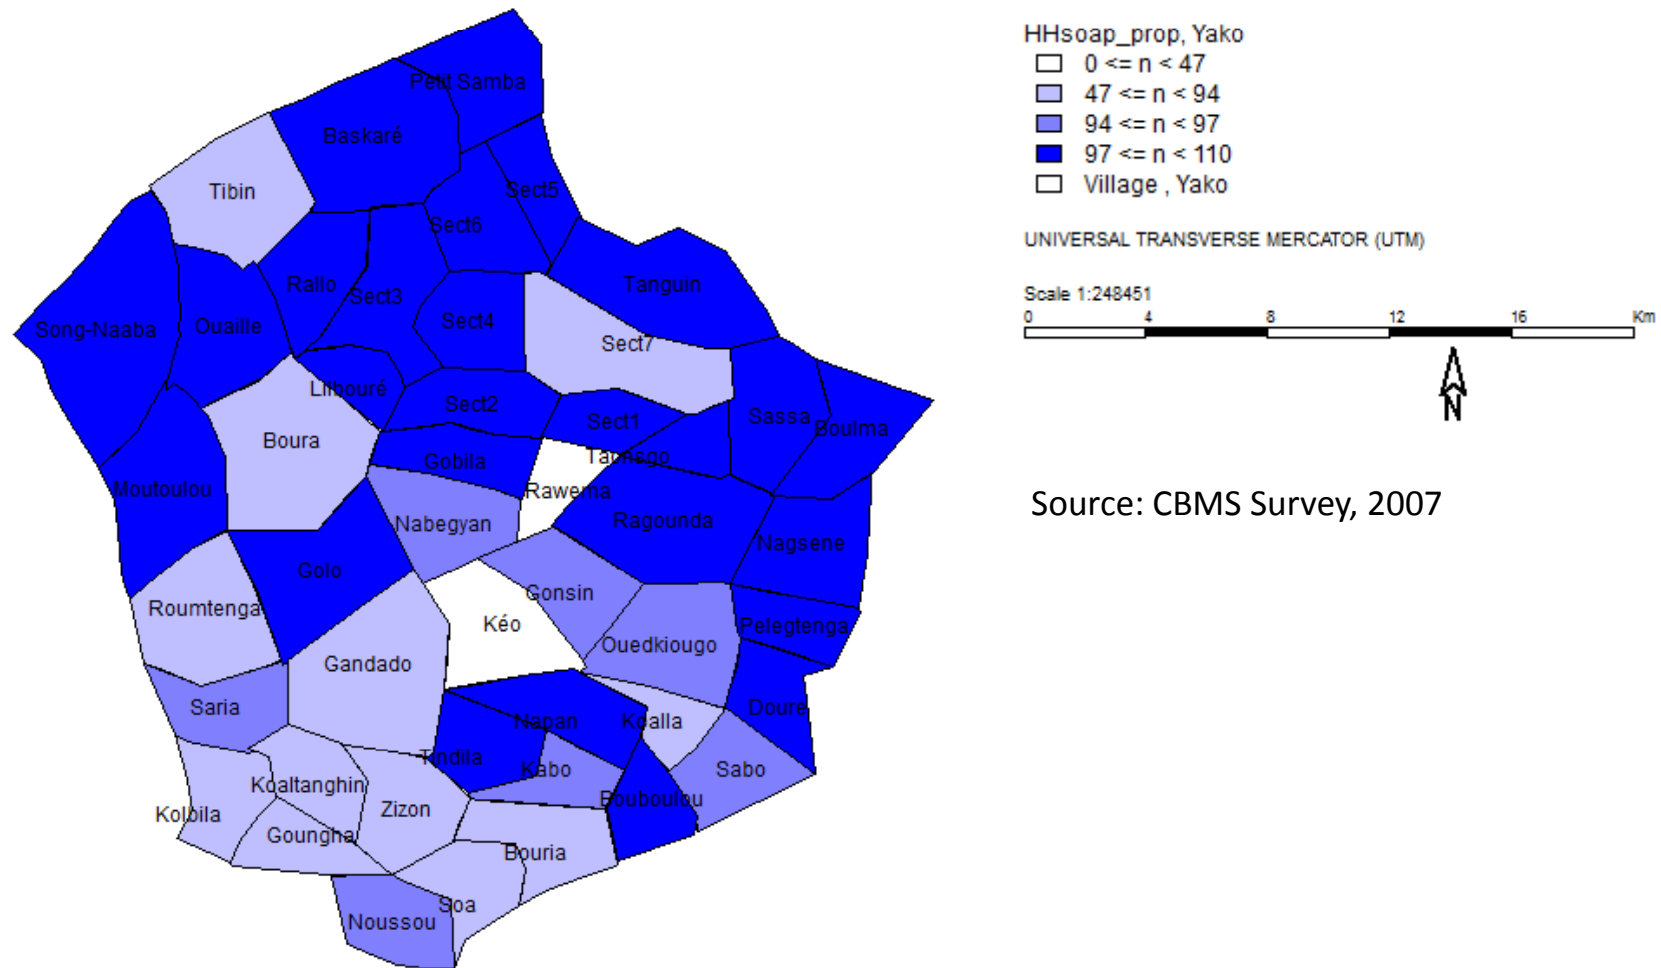

Location Map of Yako

Proportion of school dropouts

Department of Yako, Province of Passore, 2007

Proportion of pregnant women who went for medical visit Department of Yako, Province of Passore, 2007

Proportion of members who use soap

Department of Yako, Province of Passore, 2007

Proportion of households with access to sanitary toilet facility Department of Yako, Province of Passore, 2007

Proportion of members 15 years old and above who can read and write

Department of Yako, Province of Passore, 2007

Location of HHs with members who use soap Gobila Village, Department of Yako, Province of Passore, 2007

MemHHSoap_txt, Gobila

- yes
- no

HHsoap_prop, Yako

- 0 <= n < 47
- 47 <= n < 94
- 94 <= n < 97
- 97 <= n < 110
- Village, Yako

UNIVERSAL TRANSVERSE MERCATOR (UTM)

Scale 1:26747

0 800 1600 metres

Source: CBMS Survey, 2007

Location of HHs with members 15 years old and above who can read and write Gobila Village, Department of Yako, Province of Passore, 2007